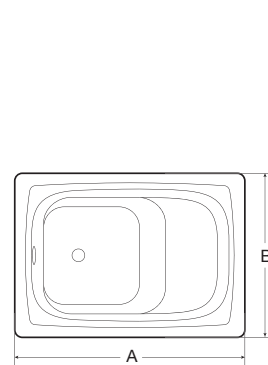

STALOWE CONTESA Z SIEDZISKIEM

STALOWE

A	B
1000	700

2,4 mm