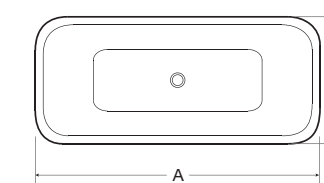

DESIGN

ETERNITY

A	B
1770	800

DESIGN

ETERNITY WALL

A	B
1800	800

DESIGN

DIVINE