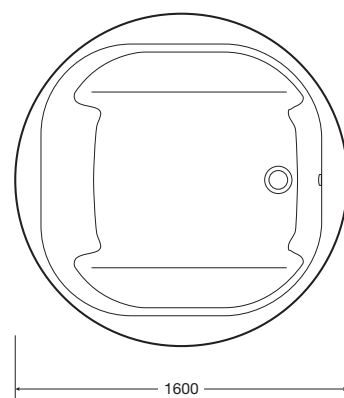

WAIKIKI

DESIGN