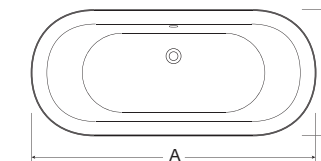

FARO

A	B
1700	750