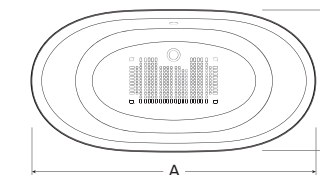

komplet nóg FUTURA kolor czerwony + reling do wanny
komplet nóg EAGLE kolor chrom
komplet nóg CLASSIC kolor chrom