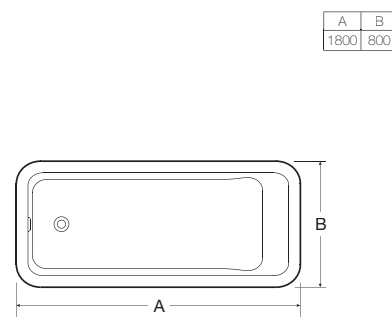

ELEMENT

DESIGN