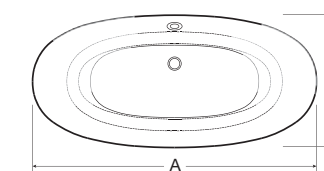

AQUAMARINA

Wanna narożna lewa i prawa

A	B
1750	1000
1750	1200

DESIGN

AURA

A	B
1900	1000

DESIGN

DIGNITY

A	B
1590	700

DESIGN

HARMONY

A	B
1700	700

DESIGN

ETERNITY

A	B
1770	800

DESIGN

ETERNITY WALL

A	B
1800	800

DESIGN

DIVINE

A	B
1800	800

DESIGN

VIRGINIA

A	B
1700	800

DESIGN