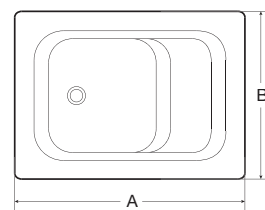

ŻELWNE CONTINENTAL Z SIEDZISKIEM

A	B
1000	700