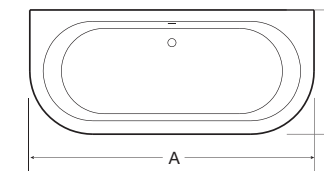

DESIGN

ETERNITY

A	B
1770	800

DESIGN

ETERNITY WALL

A	B
1800	800

DESIGN

DIVINE