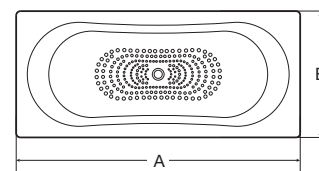

DUO PLUS

A	B
1800	800